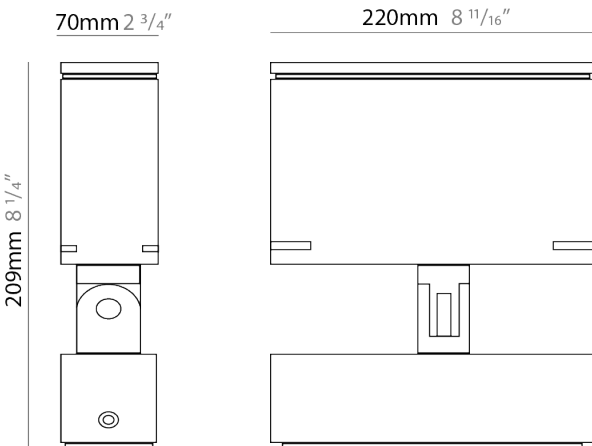

TARGET SURFACE

E9F234- -
base number   Finish   Lens
                         Options   Options

1. To build a product code in our configurator select the specify button on the base model # product page
2. To build a manual product code on this datasheet choose from the options listed below in blue font and add the suffix to the base model #

GENERAL

Series: Target
Brand: Platek
Division: Exterior
Mounting Type: Surface
Mounting Location: Above Ground
Subcategory: Flood

PHYSICAL

Shape: Rectangle
Length (mm): 220
Length (in): 8 ¹¹/₁₆
Width (mm): 70
Width (in): 2 ³/₄
Height (mm): 213
Height (in): 8 ³/₈
Light Distribution: Adjustable / Direct
Screws: A4 stainless steel
Diffuser: Clear tempered glass
Fixture Finish: [BLK / WHI / GRY / COR / ANT / BRZ](#)
Fixture Material: Aluminum Die Cast
Cable Details: 2000mm Cable

ELECTRICAL

Lamp Type: LED
Total Output Wattage (W): 32
Dimming: DMX
Driver Included: No
Driver Location: Remote
Driver Type: Constant Current - Universal
Driver Class: Class 2
Input Voltage (V): 120 - 277
Constant Current (MA): 700

LED

Number of LEDs: 16
Color Temperature (°K): RGBW
CRI: >80 CRI
Lamp Life (hrs): 60000
Special LEDs offerings: RGBW

OPTICAL

Optic°: [9 / 24 / 48 / ELL](#)
Adjustability: Rotational 330°; Tilt 90°

RATINGS AND CERTIFICATIONS

Certified By: Certified for North American Standards
IP rating: IP66
IK Rating: IK08
Bug Rating: B2 U0 G0